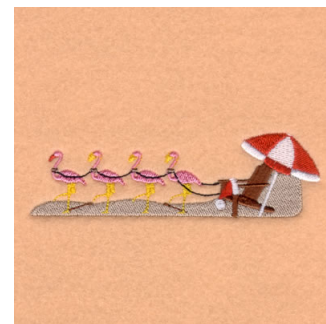

Name: Santas Summer Sleigh

SKU: SB01-CD061507TF

Brand: Starbird Inc

Unique Colors: 13 (16 color Stops)

Unique Colors

	Color Name (Color Code)	Manufacturer - Type
	Super White (1001) [No Color Selected]	madeira - rayon
	Dusty Lilac (1263) [No Color Selected]	madeira - rayon
	Crocus (286)	Exquisite - Polyester 1000m