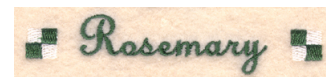

Name: Rosemary Label Machine Embroidery Design

SKU: SB01-CD061505FT

Brand: Starbird Inc

Unique Colors: 13 (5 color Stops)

Unique Colors

	Color Name (Color Code)	Manufacturer - Type
	Super White (1001) [No Color Selected]	madeira - rayon
	Dusty Lilac (1263) [No Color Selected]	madeira - rayon
	Crocus (286)	Exquisite - Polyester 1000m

Complete Color Sequence

#		Color Name (Color Code)	Manufacturer - Type
1		Super White (1001) [No Color Selected]	madeira - rayon
2		Super White (1001) [No Color Selected]	madeira - rayon
3		Crocus (286)	Exquisite - Polyester 1000m