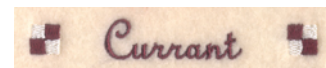

Name: Currant Label Machine Embroidery Design

SKU: SB01-CD061405FJ

Brand: Starbird Inc

Unique Colors: 13 (5 color Stops)

Unique Colors

	Color Name (Color Code)	Manufacturer - Type
	Super White (1001) [No Color Selected]	madeira - rayon
	Dusty Lilac (1263) [No Color Selected]	madeira - rayon
	Crocus (286)	Exquisite - Polyester 1000m

Complete Color Sequence

#		Color Name (Color Code)	Manufacturer - Type
1		Super White (1001) [No Color Selected]	madeira - rayon
2		Super White (1001) [No Color Selected]	madeira - rayon
3		Crocus (286)	Exquisite - Polyester 1000m