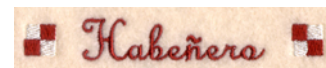

Name: Habenero Label Machine Embroidery Design

SKU: SB01-CD061405FE

Brand: Starbird Inc

Unique Colors: 13 (5 color Stops)

Unique Colors

	Color Name (Color Code)	Manufacturer - Type
	Super White (1001) [No Color Selected]	madeira - rayon
	Dusty Lilac (1263) [No Color Selected]	madeira - rayon
	Crocus (286)	Exquisite - Polyester 1000m

Complete Color Sequence

#		Color Name (Color Code)	Manufacturer - Type
1		Super White (1001) [No Color Selected]	madeira - rayon
2		Super White (1001) [No Color Selected]	madeira - rayon
3		Crocus (286)	Exquisite - Polyester 1000m