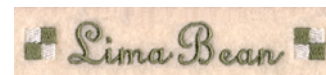

Name: Lima Bean Label Machine Embroidery Design

SKU: SB01-CD061405FB

Brand: Starbird Inc

Unique Colors: 13 (5 color Stops)

Unique Colors

	Color Name (Color Code)	Manufacturer - Type
	Super White (1001) [No Color Selected]	madeira - rayon
	Dusty Lilac (1263) [No Color Selected]	madeira - rayon
	Crocus (286)	Exquisite - Polyester 1000m

Complete Color Sequence

#		Color Name (Color Code)	Manufacturer - Type
1		Super White (1001) [No Color Selected]	madeira - rayon
2		Super White (1001) [No Color Selected]	madeira - rayon
3		Crocus (286)	Exquisite - Polyester 1000m