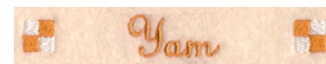

**Name:** Yam Label Machine Embroidery Design

**SKU:** SB01-CD061305FZ

**Brand:** Starbird Inc

**Unique Colors:** 13 (5 color Stops)

## Unique Colors

	<b>Color Name (Color Code)</b>	<b>Manufacturer - Type</b>
	Super White (1001) [No Color Selected]	madeira - rayon
	Dusty Lilac (1263) [No Color Selected]	madeira - rayon
	Crocus (286)	Exquisite - Polyester 1000m

# Complete Color Sequence

#		Color Name (Color Code)	Manufacturer - Type
1		Super White (1001) [No Color Selected]	madeira - rayon
2		Super White (1001) [No Color Selected]	madeira - rayon
3		Crocus (286)	Exquisite - Polyester 1000m