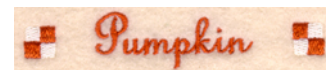

**Name:** Pumpkin Label Machine Embroidery Design

**SKU:** SB01-CD061305FX

**Brand:** Starbird Inc

**Unique Colors:** 13 (5 color Stops)

## Unique Colors

	<b>Color Name (Color Code)</b>	<b>Manufacturer - Type</b>
	Super White (1001) [No Color Selected]	madeira - rayon
	Dusty Lilac (1263) [No Color Selected]	madeira - rayon
	Crocus (286)	Exquisite - Polyester 1000m

# Complete Color Sequence

#		Color Name (Color Code)	Manufacturer - Type
1		Super White (1001) [No Color Selected]	madeira - rayon
2		Super White (1001) [No Color Selected]	madeira - rayon
3		Crocus (286)	Exquisite - Polyester 1000m