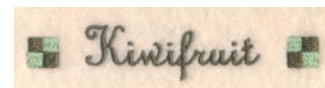

**Name:** Kiwifruit Label Machine Embroidery Design

**SKU:** SB01-CD061305FP

**Brand:** Starbird Inc

**Unique Colors:** 13 (5 color Stops)

## Unique Colors

	<b>Color Name (Color Code)</b>	<b>Manufacturer - Type</b>
	Super White (1001) [No Color Selected]	madeira - rayon
	Dusty Lilac (1263) [No Color Selected]	madeira - rayon
	Crocus (286)	Exquisite - Polyester 1000m

# Complete Color Sequence

#		Color Name (Color Code)	Manufacturer - Type
1		Super White (1001) [No Color Selected]	madeira - rayon
2		Super White (1001) [No Color Selected]	madeira - rayon
3		Crocus (286)	Exquisite - Polyester 1000m