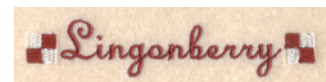

Name: Lingonberry Label Machine Embroidery Design

SKU: SB01-CD061305FB

Brand: Starbird Inc

Unique Colors: 13 (5 color Stops)

Unique Colors

	Color Name (Color Code)	Manufacturer - Type
	Super White (1001) [No Color Selected]	madeira - rayon
	Dusty Lilac (1263) [No Color Selected]	madeira - rayon
	Crocus (286)	Exquisite - Polyester 1000m

Complete Color Sequence

#		Color Name (Color Code)	Manufacturer - Type
1		Super White (1001) [No Color Selected]	madeira - rayon
2		Super White (1001) [No Color Selected]	madeira - rayon
3		Crocus (286)	Exquisite - Polyester 1000m