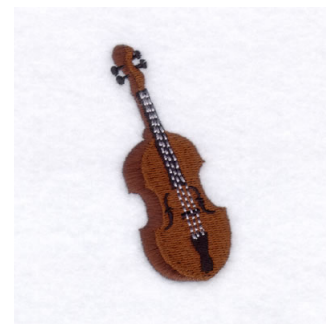

Name: Viola Machine Embroidery Design

SKU: SB01-CD061107TR

Brand: Starbird Inc

Unique Colors: 13 (6 color Stops)

Unique Colors

	Color Name (Color Code)	Manufacturer - Type
	Super White (1001) [No Color Selected]	madeira - rayon
	Dusty Lilac (1263) [No Color Selected]	madeira - rayon
	Crocus (286)	Exquisite - Polyester 1000m

Complete Color Sequence

#		Color Name (Color Code)	Manufacturer - Type
1		Super White (1001) [No Color Selected]	madeira - rayon
2		Super White (1001) [No Color Selected]	madeira - rayon
3		Crocus (286)	Exquisite - Polyester 1000m