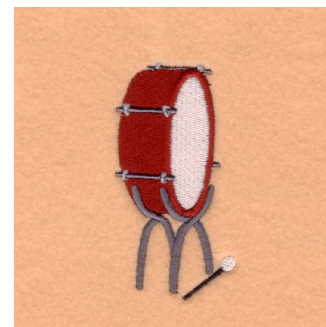

Name: Bass Drum Machine Embroidery Design

SKU: SB01-CD061107TN

Brand: Starbird Inc

Unique Colors: 13 (9 color Stops)

Unique Colors

	Color Name (Color Code)	Manufacturer - Type
	Super White (1001) [No Color Selected]	madeira - rayon
	Dusty Lilac (1263) [No Color Selected]	madeira - rayon
	Crocus (286)	Exquisite - Polyester 1000m

Complete Color Sequence

#		Color Name (Color Code)	Manufacturer - Type
1		Super White (1001) [No Color Selected]	madeira - rayon
2		Super White (1001) [No Color Selected]	madeira - rayon
3		Crocus (286)	Exquisite - Polyester 1000m