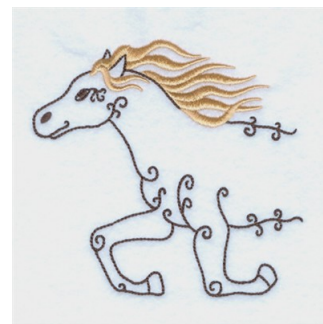

Name: Swirly Horse Galloping Machine
Embroidery Design

SKU: SB01-CD061011KB

Brand: Starbird Inc

Unique Colors: 13 (3 color Stops)

Unique Colors

	Color Name (Color Code)	Manufacturer - Type
	Super White (1001) [No Color Selected]	madeira - rayon
	Dusty Lilac (1263) [No Color Selected]	madeira - rayon
	Crocus (286)	Exquisite - Polyester 1000m

Complete Color Sequence

#		Color Name (Color Code)	Manufacturer - Type
1		Super White (1001) [No Color Selected]	madeira - rayon
2		Super White (1001) [No Color Selected]	madeira - rayon
3		Crocus (286)	Exquisite - Polyester 1000m