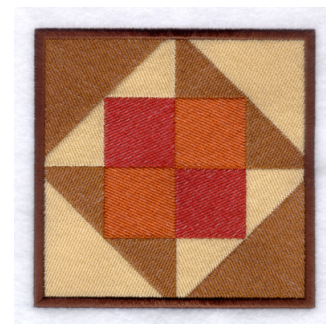

Name: Geometric Square 8 Machine Embroidery Design

SKU: SB01-CD061008KI

Brand: Starbird Inc

Unique Colors: 13 (6 color Stops)

Unique Colors

	Color Name (Color Code)	Manufacturer - Type
	Super White (1001) [No Color Selected]	madeira - rayon
	Dusty Lilac (1263) [No Color Selected]	madeira - rayon
	Crocus (286)	Exquisite - Polyester 1000m

Complete Color Sequence

#		Color Name (Color Code)	Manufacturer - Type
1		Super White (1001) [No Color Selected]	madeira - rayon
2		Super White (1001) [No Color Selected]	madeira - rayon
3		Crocus (286)	Exquisite - Polyester 1000m