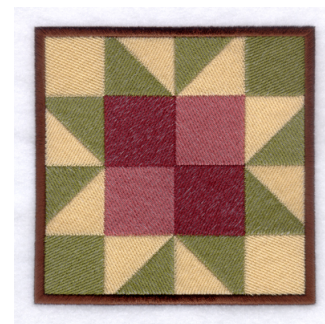

Name: Geometric Square 7 Machine Embroidery Design

SKU: SB01-CD061008KH

Brand: Starbird Inc

Unique Colors: 13 (5 color Stops)

Unique Colors

	Color Name (Color Code)	Manufacturer - Type
	Super White (1001) [No Color Selected]	madeira - rayon
	Dusty Lilac (1263) [No Color Selected]	madeira - rayon
	Crocus (286)	Exquisite - Polyester 1000m

Complete Color Sequence

#		Color Name (Color Code)	Manufacturer - Type
1		Super White (1001) [No Color Selected]	madeira - rayon
2		Super White (1001) [No Color Selected]	madeira - rayon
3		Crocus (286)	Exquisite - Polyester 1000m