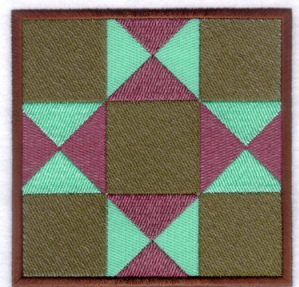

**Name:** Geometric Square 6 Machine Embroidery Design

**SKU:** SB01-CD061008KG

**Brand:** Starbird Inc

**Unique Colors:** 13 (4 color Stops)

## Unique Colors

	<b>Color Name (Color Code)</b>	<b>Manufacturer - Type</b>
	Super White (1001) [No Color Selected]	madeira - rayon
	Dusty Lilac (1263) [No Color Selected]	madeira - rayon
	Crocus (286)	Exquisite - Polyester 1000m

# Complete Color Sequence

#		Color Name (Color Code)	Manufacturer - Type
1		Super White (1001) [No Color Selected]	madeira - rayon
2		Super White (1001) [No Color Selected]	madeira - rayon
3		Crocus (286)	Exquisite - Polyester 1000m