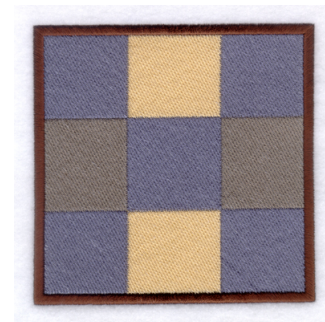

**Name:** Geometric Square 5 Machine Embroidery Design

**SKU:** SB01-CD061008KF

**Brand:** Starbird Inc

**Unique Colors:** 13 (4 color Stops)

## Unique Colors

	<b>Color Name (Color Code)</b>	<b>Manufacturer - Type</b>
	Super White (1001) [No Color Selected]	madeira - rayon
	Dusty Lilac (1263) [No Color Selected]	madeira - rayon
	Crocus (286)	Exquisite - Polyester 1000m

# Complete Color Sequence

#		Color Name (Color Code)	Manufacturer - Type
1		Super White (1001) [No Color Selected]	madeira - rayon
2		Super White (1001) [No Color Selected]	madeira - rayon
3		Crocus (286)	Exquisite - Polyester 1000m