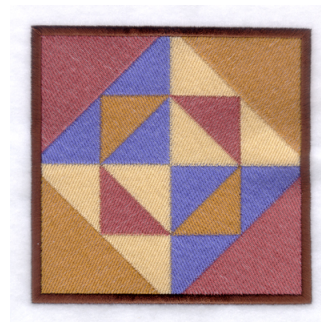

Name: Geometric Square 4

SKU: SB01-CD061008KE

Brand: Starbird Inc

Unique Colors: 13 (6 color Stops)

Unique Colors

	Color Name (Color Code)	Manufacturer - Type
	Super White (1001) [No Color Selected]	madeira - rayon
	Dusty Lilac (1263) [No Color Selected]	madeira - rayon
	Crocus (286)	Exquisite - Polyester 1000m

Complete Color Sequence

#		Color Name (Color Code)	Manufacturer - Type
1		Super White (1001) [No Color Selected]	madeira - rayon
2		Super White (1001) [No Color Selected]	madeira - rayon
3		Crocus (286)	Exquisite - Polyester 1000m