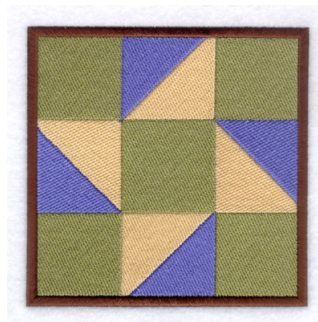

Name: Geometric Square 2 Machine Embroidery Design

SKU: SB01-CD061008KC

Brand: Starbird Inc

Unique Colors: 13 (4 color Stops)

Unique Colors

	Color Name (Color Code)	Manufacturer - Type
	Super White (1001) [No Color Selected]	madeira - rayon
	Dusty Lilac (1263) [No Color Selected]	madeira - rayon
	Crocus (286)	Exquisite - Polyester 1000m

Complete Color Sequence

#		Color Name (Color Code)	Manufacturer - Type
1		Super White (1001) [No Color Selected]	madeira - rayon
2		Super White (1001) [No Color Selected]	madeira - rayon
3		Crocus (286)	Exquisite - Polyester 1000m