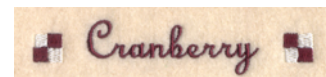

Name: Cranberry Label Machine Embroidery Design

SKU: SB01-CD061005FY

Brand: Starbird Inc

Unique Colors: 13 (5 color Stops)

Unique Colors

	Color Name (Color Code)	Manufacturer - Type
	Super White (1001) [No Color Selected]	madeira - rayon
	Dusty Lilac (1263) [No Color Selected]	madeira - rayon
	Crocus (286)	Exquisite - Polyester 1000m

Complete Color Sequence

#		Color Name (Color Code)	Manufacturer - Type
1		Super White (1001) [No Color Selected]	madeira - rayon
2		Super White (1001) [No Color Selected]	madeira - rayon
3		Crocus (286)	Exquisite - Polyester 1000m