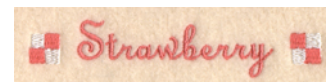

Name: Strawberry Label Machine Embroidery Design

SKU: SB01-CD061005FW

Brand: Starbird Inc

Unique Colors: 13 (5 color Stops)

Unique Colors

	Color Name (Color Code)	Manufacturer - Type
	Super White (1001) [No Color Selected]	madeira - rayon
	Dusty Lilac (1263) [No Color Selected]	madeira - rayon
	Crocus (286)	Exquisite - Polyester 1000m

Complete Color Sequence

#		Color Name (Color Code)	Manufacturer - Type
1		Super White (1001) [No Color Selected]	madeira - rayon
2		Super White (1001) [No Color Selected]	madeira - rayon
3		Crocus (286)	Exquisite - Polyester 1000m