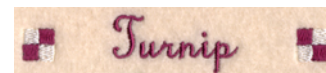

**Name:** Turnip Label Machine Embroidery Design

**SKU:** SB01-CD061005FO

**Brand:** Starbird Inc

**Unique Colors:** 13 (5 color Stops)

## Unique Colors

	<b>Color Name (Color Code)</b>	<b>Manufacturer - Type</b>
	Super White (1001) [No Color Selected]	madeira - rayon
	Dusty Lilac (1263) [No Color Selected]	madeira - rayon
	Crocus (286)	Exquisite - Polyester 1000m

# Complete Color Sequence

#		Color Name (Color Code)	Manufacturer - Type
1		Super White (1001) [No Color Selected]	madeira - rayon
2		Super White (1001) [No Color Selected]	madeira - rayon
3		Crocus (286)	Exquisite - Polyester 1000m