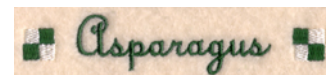

**Name:** Asparagus Label Machine Embroidery Design

**SKU:** SB01-CD061005FK

**Brand:** Starbird Inc

**Unique Colors:** 13 (5 color Stops)

## Unique Colors

|  | <b>Color Name (Color Code)</b>         | <b>Manufacturer - Type</b>  |
|--|--|-----------------------------|
|  | Super White (1001) [No Color Selected] | madeira - rayon             |
|  | Dusty Lilac (1263) [No Color Selected] | madeira - rayon             |
|  | Crocus (286)                           | Exquisite - Polyester 1000m |

# Complete Color Sequence

| # |   | Color Name (Color Code)                | Manufacturer - Type            |
|---|---|--|--------------------------------|
| 1 |  | Super White (1001) [No Color Selected] | madeira - rayon                |
| 2 |  | Super White (1001) [No Color Selected] | madeira - rayon                |
| 3 |  | Crocus (286)                           | Exquisite - Polyester<br>1000m |