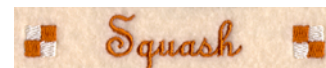

**Name:** Squash Label Machine Embroidery Design

**SKU:** SB01-CD061005FD

**Brand:** Starbird Inc

**Unique Colors:** 13 (5 color Stops)

## Unique Colors

	<b>Color Name (Color Code)</b>	<b>Manufacturer - Type</b>
	Super White (1001) [No Color Selected]	madeira - rayon
	Dusty Lilac (1263) [No Color Selected]	madeira - rayon
	Crocus (286)	Exquisite - Polyester 1000m

# Complete Color Sequence

#		Color Name (Color Code)	Manufacturer - Type
1		Super White (1001) [No Color Selected]	madeira - rayon
2		Super White (1001) [No Color Selected]	madeira - rayon
3		Crocus (286)	Exquisite - Polyester 1000m