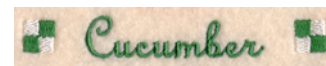

**Name:** Cucumber Label Machine Embroidery Design

**SKU:** SB01-CD061005FB

**Brand:** Starbird Inc

**Unique Colors:** 13 (5 color Stops)

## Unique Colors

	<b>Color Name (Color Code)</b>	<b>Manufacturer - Type</b>
	Super White (1001) [No Color Selected]	madeira - rayon
	Dusty Lilac (1263) [No Color Selected]	madeira - rayon
	Crocus (286)	Exquisite - Polyester 1000m

# Complete Color Sequence

#		Color Name (Color Code)	Manufacturer - Type
1		Super White (1001) [No Color Selected]	madeira - rayon
2		Super White (1001) [No Color Selected]	madeira - rayon
3		Crocus (286)	Exquisite - Polyester 1000m