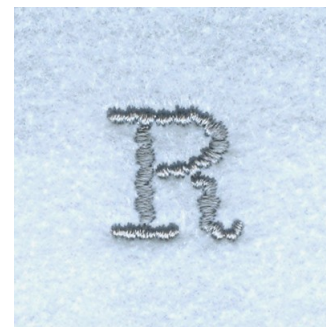

Name: Block Letter R Machine Embroidery Design

SKU: SB01-CD060910TR

Brand: Starbird Inc

Unique Colors: 13 (1 color Stops)

Unique Colors

	Color Name (Color Code)	Manufacturer - Type
	Super White (1001) [No Color Selected]	madeira - rayon
	Dusty Lilac (1263) [No Color Selected]	madeira - rayon
	Crocus (286)	Exquisite - Polyester 1000m