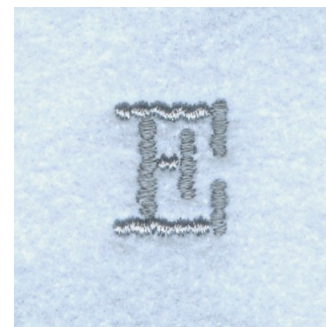

Name: Block Letter E Machine Embroidery Design

SKU: SB01-CD060910TE

Brand: Starbird Inc

Unique Colors: 13 (1 color Stops)

Unique Colors

	Color Name (Color Code)	Manufacturer - Type
	Super White (1001) [No Color Selected]	madeira - rayon
	Dusty Lilac (1263) [No Color Selected]	madeira - rayon
	Crocus (286)	Exquisite - Polyester 1000m

Complete Color Sequence

#		Color Name (Color Code)	Manufacturer - Type
1		Super White (1001) [No Color Selected]	madeira - rayon
2		Super White (1001) [No Color Selected]	madeira - rayon
3		Crocus (286)	Exquisite - Polyester 1000m