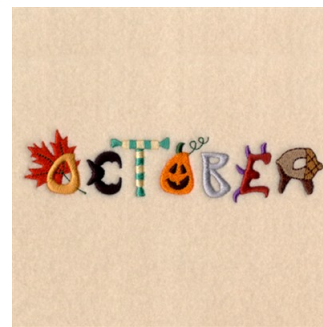

Name: October Decorative Machine Embroidery Design

SKU: SB01-CD060909KJ

Brand: Starbird Inc

Unique Colors: 13 (16 color Stops)

Unique Colors

	Color Name (Color Code)	Manufacturer - Type
	Super White (1001) [No Color Selected]	madeira - rayon
	Dusty Lilac (1263) [No Color Selected]	madeira - rayon
	Crocus (286)	Exquisite - Polyester 1000m