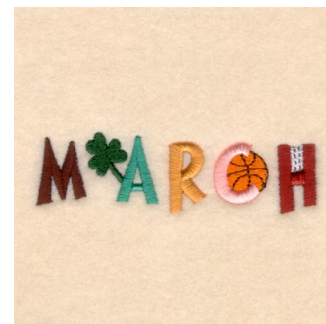

**Name:** March Decorative Machine Embroidery Design

**SKU:** SB01-CD060909KC

**Brand:** Starbird Inc

**Unique Colors:** 13 (10 color Stops)