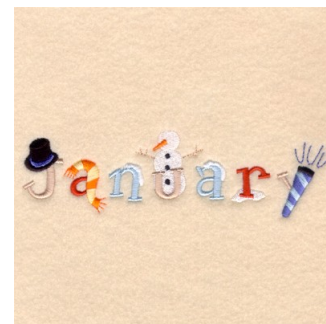

**Name:** January Decorative Machine Embroidery Design

**SKU:** SB01-CD060909KA

**Brand:** Starbird Inc

**Unique Colors:** 13 (11 color Stops)