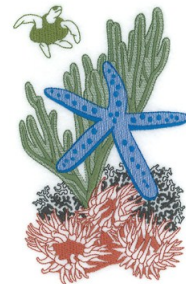

**Name:** Toile Starfish Scene Machine Embroidery Design

**SKU:** SB01-CD060712TK

**Brand:** Starbird Inc

**Unique Colors:** 13 (5 color Stops)

## Unique Colors

	<b>Color Name (Color Code)</b>	<b>Manufacturer - Type</b>
	Super White (1001) [No Color Selected]	madeira - rayon
	Dusty Lilac (1263) [No Color Selected]	madeira - rayon
	Crocus (286)	Exquisite - Polyester 1000m

# Complete Color Sequence

#		Color Name (Color Code)	Manufacturer - Type
1		Super White (1001) [No Color Selected]	madeira - rayon
2		Super White (1001) [No Color Selected]	madeira - rayon
3		Crocus (286)	Exquisite - Polyester 1000m