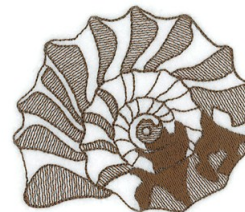

**Name:** Toile Seashell Machine Embroidery Design

**SKU:** SB01-CD060712TJ

**Brand:** Starbird Inc

**Unique Colors:** 13 (1 color Stops)

## Unique Colors

	<b>Color Name (Color Code)</b>	<b>Manufacturer - Type</b>
	Super White (1001) [No Color Selected]	madeira - rayon
	Dusty Lilac (1263) [No Color Selected]	madeira - rayon
	Crocus (286)	Exquisite - Polyester 1000m

# Complete Color Sequence

#		Color Name (Color Code)	Manufacturer - Type
1		Super White (1001) [No Color Selected]	madeira - rayon
2		Super White (1001) [No Color Selected]	madeira - rayon
3		Crocus (286)	Exquisite - Polyester 1000m