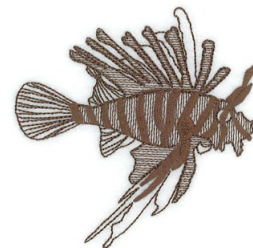

Name: Toile Lion Fish Machine Embroidery Design

SKU: SB01-CD060712TG

Brand: Starbird Inc

Unique Colors: 13 (1 color Stops)

Unique Colors

	Color Name (Color Code)	Manufacturer - Type
	Super White (1001) [No Color Selected]	madeira - rayon
	Dusty Lilac (1263) [No Color Selected]	madeira - rayon
	Crocus (286)	Exquisite - Polyester 1000m

Complete Color Sequence

#		Color Name (Color Code)	Manufacturer - Type
1		Super White (1001) [No Color Selected]	madeira - rayon
2		Super White (1001) [No Color Selected]	madeira - rayon
3		Crocus (286)	Exquisite - Polyester 1000m