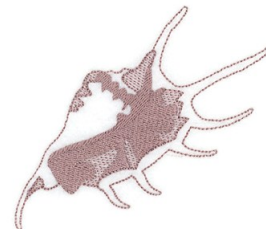

Name: Toile Conch Machine Embroidery Design

SKU: SB01-CD060712TC

Brand: Starbird Inc

Unique Colors: 13 (1 color Stops)

Unique Colors

	Color Name (Color Code)	Manufacturer - Type
	Super White (1001) [No Color Selected]	madeira - rayon
	Dusty Lilac (1263) [No Color Selected]	madeira - rayon
	Crocus (286)	Exquisite - Polyester 1000m