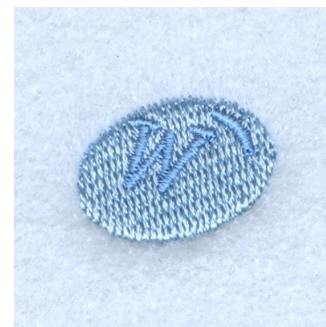

**Name:** Fishy Alphabet W Machine Embroidery Design

**SKU:** SB01-CD060710TW

**Brand:** Starbird Inc

**Unique Colors:** 13 (2 color Stops)

## Unique Colors

	<b>Color Name (Color Code)</b>	<b>Manufacturer - Type</b>
	Super White (1001) [No Color Selected]	madeira - rayon
	Dusty Lilac (1263) [No Color Selected]	madeira - rayon
	Crocus (286)	Exquisite - Polyester 1000m

# Complete Color Sequence

#		Color Name (Color Code)	Manufacturer - Type
1		Super White (1001) [No Color Selected]	madeira - rayon
2		Super White (1001) [No Color Selected]	madeira - rayon
3		Crocus (286)	Exquisite - Polyester 1000m