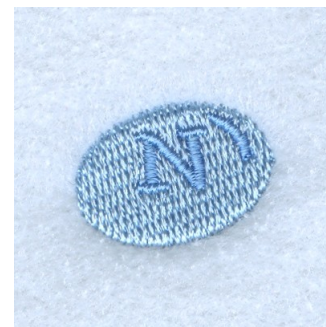

**Name:** Fishy Alphabet N Machine Embroidery Design

**SKU:** SB01-CD060710TN

**Brand:** Starbird Inc

**Unique Colors:** 13 (2 color Stops)

## Unique Colors

	<b>Color Name (Color Code)</b>	<b>Manufacturer - Type</b>
	Super White (1001) [No Color Selected]	madeira - rayon
	Dusty Lilac (1263) [No Color Selected]	madeira - rayon
	Crocus (286)	Exquisite - Polyester 1000m

# Complete Color Sequence

#		Color Name (Color Code)	Manufacturer - Type
1		Super White (1001) [No Color Selected]	madeira - rayon
2		Super White (1001) [No Color Selected]	madeira - rayon
3		Crocus (286)	Exquisite - Polyester 1000m