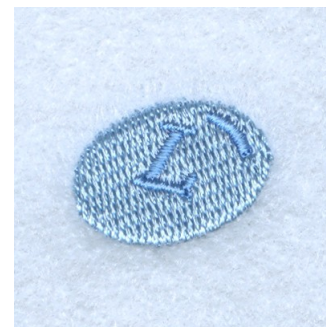

Name: Fishy Alphabet L Machine Embroidery Design

SKU: SB01-CD060710TL

Brand: Starbird Inc

Unique Colors: 13 (2 color Stops)

Unique Colors

	Color Name (Color Code)	Manufacturer - Type
	Super White (1001) [No Color Selected]	madeira - rayon
	Dusty Lilac (1263) [No Color Selected]	madeira - rayon
	Crocus (286)	Exquisite - Polyester 1000m

Complete Color Sequence

#		Color Name (Color Code)	Manufacturer - Type
1		Super White (1001) [No Color Selected]	madeira - rayon
2		Super White (1001) [No Color Selected]	madeira - rayon
3		Crocus (286)	Exquisite - Polyester 1000m