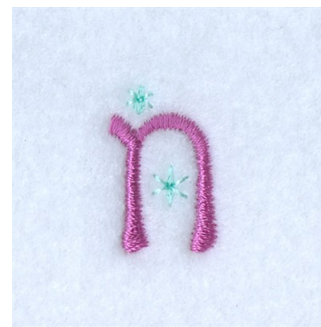

Name: Fairy Alphabet N Machine Embroidery Design

SKU: SB01-CD060510TN

Brand: Starbird Inc

Unique Colors: 13 (2 color Stops)

Unique Colors

	Color Name (Color Code)	Manufacturer - Type
	Super White (1001) [No Color Selected]	madeira - rayon
	Dusty Lilac (1263) [No Color Selected]	madeira - rayon
	Crocus (286)	Exquisite - Polyester 1000m

Complete Color Sequence

#		Color Name (Color Code)	Manufacturer - Type
1		Super White (1001) [No Color Selected]	madeira - rayon
2		Super White (1001) [No Color Selected]	madeira - rayon
3		Crocus (286)	Exquisite - Polyester 1000m