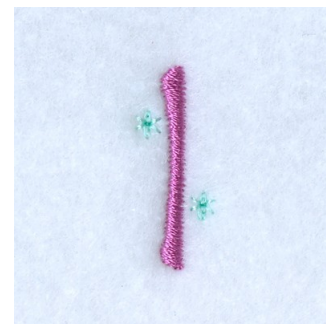

Name: Fairy Alphabet L Machine Embroidery Design

SKU: SB01-CD060510TL

Brand: Starbird Inc

Unique Colors: 13 (2 color Stops)

Unique Colors

	Color Name (Color Code)	Manufacturer - Type
	Super White (1001) [No Color Selected]	madeira - rayon
	Dusty Lilac (1263) [No Color Selected]	madeira - rayon
	Crocus (286)	Exquisite - Polyester 1000m

Complete Color Sequence

#		Color Name (Color Code)	Manufacturer - Type
1		Super White (1001) [No Color Selected]	madeira - rayon
2		Super White (1001) [No Color Selected]	madeira - rayon
3		Crocus (286)	Exquisite - Polyester 1000m