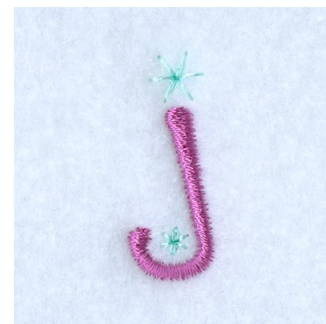

Name: Fairy Alphabet J Machine Embroidery Design

SKU: SB01-CD060510TJ

Brand: Starbird Inc

Unique Colors: 13 (2 color Stops)

Unique Colors

	Color Name (Color Code)	Manufacturer - Type
	Super White (1001) [No Color Selected]	madeira - rayon
	Dusty Lilac (1263) [No Color Selected]	madeira - rayon
	Crocus (286)	Exquisite - Polyester 1000m

Complete Color Sequence

#		Color Name (Color Code)	Manufacturer - Type
1		Super White (1001) [No Color Selected]	madeira - rayon
2		Super White (1001) [No Color Selected]	madeira - rayon
3		Crocus (286)	Exquisite - Polyester 1000m