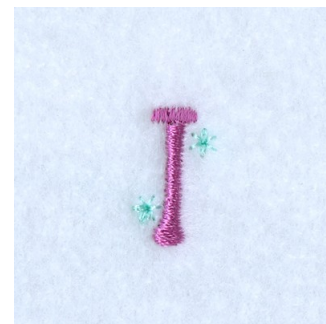

**Name:** Fairy Alphabet I Machine Embroidery Design

**SKU:** SB01-CD060510TI

**Brand:** Starbird Inc

**Unique Colors:** 13 (2 color Stops)

## Unique Colors

	<b>Color Name (Color Code)</b>	<b>Manufacturer - Type</b>
	Super White (1001) [No Color Selected]	madeira - rayon
	Dusty Lilac (1263) [No Color Selected]	madeira - rayon
	Crocus (286)	Exquisite - Polyester 1000m

# Complete Color Sequence

#		Color Name (Color Code)	Manufacturer - Type
1		Super White (1001) [No Color Selected]	madeira - rayon
2		Super White (1001) [No Color Selected]	madeira - rayon
3		Crocus (286)	Exquisite - Polyester 1000m