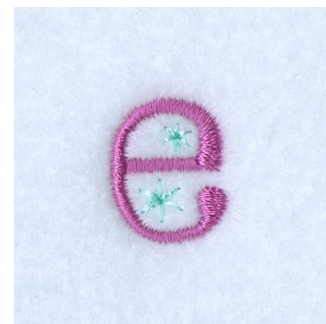

Name: Fairy Alphabet E Machine Embroidery Design

SKU: SB01-CD060510TE

Brand: Starbird Inc

Unique Colors: 13 (2 color Stops)

Unique Colors

	Color Name (Color Code)	Manufacturer - Type
	Super White (1001) [No Color Selected]	madeira - rayon
	Dusty Lilac (1263) [No Color Selected]	madeira - rayon
	Crocus (286)	Exquisite - Polyester 1000m

Complete Color Sequence

#		Color Name (Color Code)	Manufacturer - Type
1		Super White (1001) [No Color Selected]	madeira - rayon
2		Super White (1001) [No Color Selected]	madeira - rayon
3		Crocus (286)	Exquisite - Polyester 1000m