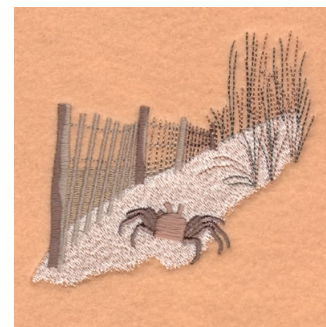

**Name:** Beach Fence Scene Machine Embroidery Design

**SKU:** SB01-CD060507KJ

**Brand:** Starbird Inc

**Unique Colors:** 13 (9 color Stops)

## Unique Colors

	<b>Color Name (Color Code)</b>	<b>Manufacturer - Type</b>
	Super White (1001) [No Color Selected]	madeira - rayon
	Dusty Lilac (1263) [No Color Selected]	madeira - rayon
	Crocus (286)	Exquisite - Polyester 1000m

# Complete Color Sequence

#		Color Name (Color Code)	Manufacturer - Type
1		Super White (1001) [No Color Selected]	madeira - rayon
2		Super White (1001) [No Color Selected]	madeira - rayon
3		Crocus (286)	Exquisite - Polyester 1000m