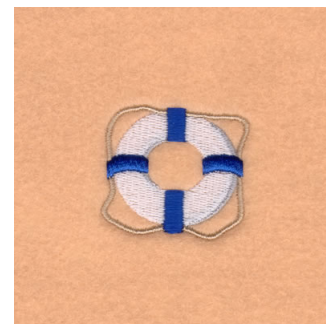

**Name:** Life Buoy Machine Embroidery Design

**SKU:** SB01-CD060507KD

**Brand:** Starbird Inc

**Unique Colors:** 13 (4 color Stops)

## Unique Colors

	<b>Color Name (Color Code)</b>	<b>Manufacturer - Type</b>
	Super White (1001) [No Color Selected]	madeira - rayon
	Dusty Lilac (1263) [No Color Selected]	madeira - rayon
	Crocus (286)	Exquisite - Polyester 1000m

# Complete Color Sequence

#		Color Name (Color Code)	Manufacturer - Type
1		Super White (1001) [No Color Selected]	madeira - rayon
2		Super White (1001) [No Color Selected]	madeira - rayon
3		Crocus (286)	Exquisite - Polyester 1000m