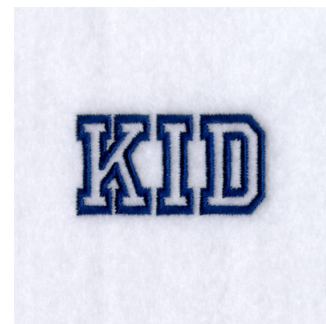

Name: Kid - Military 2 Machine Embroidery Design

SKU: SB01-CD060506TL

Brand: Starbird Inc

Unique Colors: 13 (1 color Stops)

Unique Colors

	Color Name (Color Code)	Manufacturer - Type
	Super White (1001) [No Color Selected]	madeira - rayon
	Dusty Lilac (1263) [No Color Selected]	madeira - rayon
	Crocus (286)	Exquisite - Polyester 1000m

Complete Color Sequence

#		Color Name (Color Code)	Manufacturer - Type
1		Super White (1001) [No Color Selected]	madeira - rayon
2		Super White (1001) [No Color Selected]	madeira - rayon
3		Crocus (286)	Exquisite - Polyester 1000m