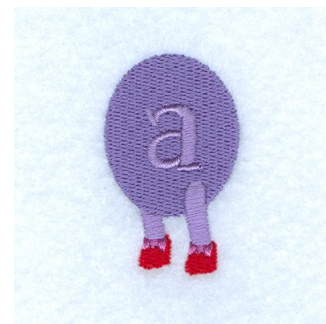

Name: Caterpillar Alphabet A

SKU: SB01-CD060310TA

Brand: Starbird Inc

Unique Colors: 13 (6 color Stops)

Unique Colors

	Color Name (Color Code)	Manufacturer - Type
	Super White (1001) [No Color Selected]	madeira - rayon
	Dusty Lilac (1263) [No Color Selected]	madeira - rayon
	Crocus (286)	Exquisite - Polyester 1000m

Complete Color Sequence

#		Color Name (Color Code)	Manufacturer - Type
1		Super White (1001) [No Color Selected]	madeira - rayon
2		Super White (1001) [No Color Selected]	madeira - rayon
3		Crocus (286)	Exquisite - Polyester 1000m