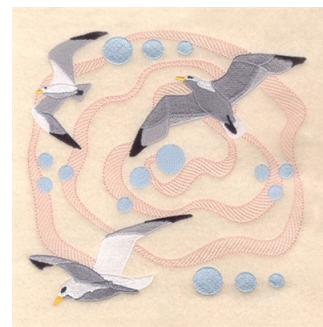

Name: Seagulls Square Machine Embroidery Design

SKU: SB01-CD060109TL

Brand: Starbird Inc

Unique Colors: 13 (12 color Stops)

Unique Colors

	Color Name (Color Code)	Manufacturer - Type
	Super White (1001) [No Color Selected]	madeira - rayon
	Dusty Lilac (1263) [No Color Selected]	madeira - rayon
	Crocus (286)	Exquisite - Polyester 1000m

Complete Color Sequence

#		Color Name (Color Code)	Manufacturer - Type
1		Super White (1001) [No Color Selected]	madeira - rayon
2		Super White (1001) [No Color Selected]	madeira - rayon
3		Crocus (286)	Exquisite - Polyester 1000m