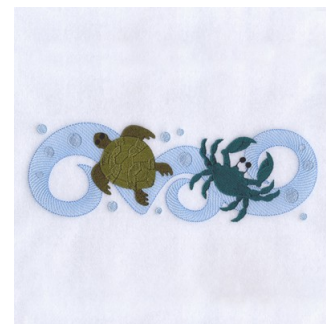

Name: Turtle and Crab Machine Embroidery Design

SKU: SB01-CD060109TI

Brand: Starbird Inc

Unique Colors: 13 (6 color Stops)

Unique Colors

| | Color Name (Color Code) | Manufacturer - Type |
|--|--|-----------------------------|
| | Super White (1001) [No Color Selected] | madeira - rayon |
| | Dusty Lilac (1263) [No Color Selected] | madeira - rayon |
| | Crocus (286) | Exquisite - Polyester 1000m |

Complete Color Sequence

| # | | Color Name (Color Code) | Manufacturer - Type |
|---|---|--|--------------------------------|
| 1 |  | Super White (1001) [No Color Selected] | madeira - rayon |
| 2 |  | Super White (1001) [No Color Selected] | madeira - rayon |
| 3 |  | Crocus (286) | Exquisite - Polyester 1000m |