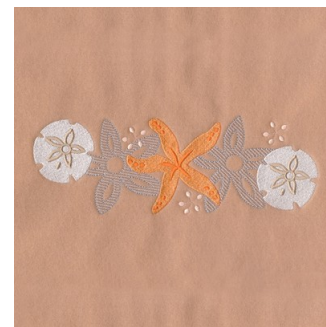

Name: Starfish Long Machine Embroidery Design

SKU: SB01-CD060109TA

Brand: Starbird Inc

Unique Colors: 13 (6 color Stops)

Unique Colors

| | Color Name (Color Code) | Manufacturer - Type |
|--|--|-----------------------------|
|  | Super White (1001) [No Color Selected] | madeira - rayon |
|  | Dusty Lilac (1263) [No Color Selected] | madeira - rayon |
|  | Crocus (286) | Exquisite - Polyester 1000m |

Complete Color Sequence

| # | | Color Name (Color Code) | Manufacturer - Type |
|---|---|--|--------------------------------|
| 1 |  | Super White (1001) [No Color Selected] | madeira - rayon |
| 2 |  | Super White (1001) [No Color Selected] | madeira - rayon |
| 3 |  | Crocus (286) | Exquisite - Polyester 1000m |