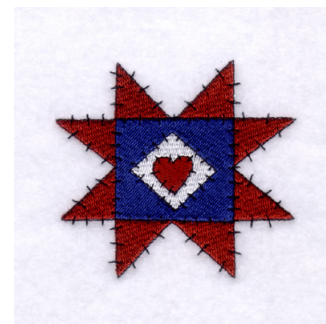

Name: Star Quilt

SKU: SB01-CD060106KK

Brand: Starbird Inc

Unique Colors: 13 (5 color Stops)

Unique Colors

	Color Name (Color Code)	Manufacturer - Type
	Super White (1001) [No Color Selected]	madeira - rayon
	Dusty Lilac (1263) [No Color Selected]	madeira - rayon
	Crocus (286)	Exquisite - Polyester 1000m

Complete Color Sequence

#		Color Name (Color Code)	Manufacturer - Type
1		Super White (1001) [No Color Selected]	madeira - rayon
2		Super White (1001) [No Color Selected]	madeira - rayon
3		Crocus (286)	Exquisite - Polyester 1000m