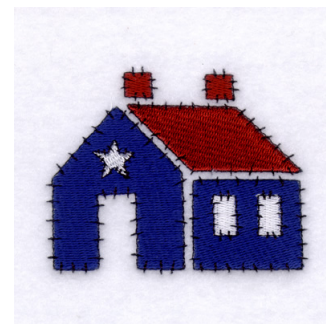

Name: American Country Home

SKU: SB01-CD060106KH

Brand: Starbird Inc

Unique Colors: 13 (5 color Stops)

Unique Colors

	Color Name (Color Code)	Manufacturer - Type
	Super White (1001) [No Color Selected]	madeira - rayon
	Dusty Lilac (1263) [No Color Selected]	madeira - rayon
	Crocus (286)	Exquisite - Polyester 1000m

Complete Color Sequence

#		Color Name (Color Code)	Manufacturer - Type
1		Super White (1001) [No Color Selected]	madeira - rayon
2		Super White (1001) [No Color Selected]	madeira - rayon
3		Crocus (286)	Exquisite - Polyester 1000m